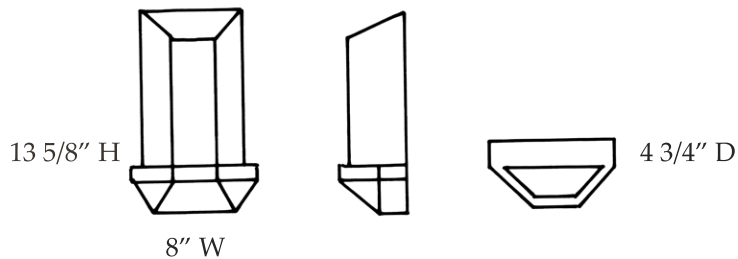

Helayne Wall Sconce

Item # AH1058

Stained Mahogany Base with Faceted Onyx Shade

Please Note: Customization is available on All Items to meet your exact specifications