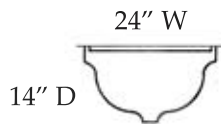

Olivia Console

Item # AH1035

Mahogany wall mount console with
carved leg detail & attached mirror

81" H Overall

32" H Console

21" x 46" Mirror Size

Please Note: Customization is available on
All Items to meet your exact specifications