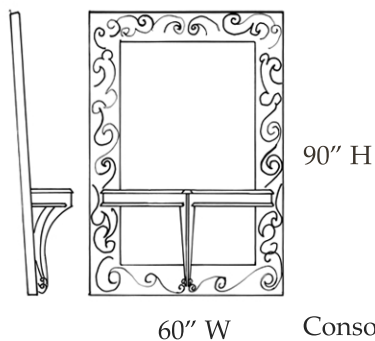

ART | HARRISON

COLLECTION

Helayne Floor Mirror

Item # AH1050 Floor Mirror Only (With Console # AH1055)

Beveled Floor Mirror, Hand Carved with Gilded Finish
Available with and without Attached Console

Please Note: Customization is available on
All Items to meet your exact specifications