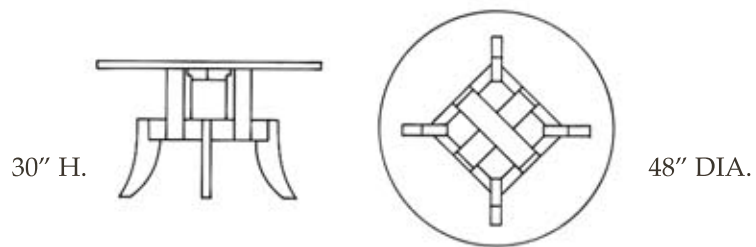

ART | HARRISON

COLLECTION

Billups Outdoor Suite - Dining Table

Item # AH6000

Please Note: Customization is available on All Items to meet your exact specifications